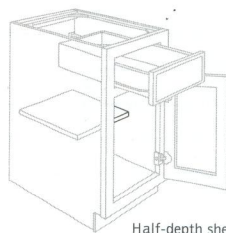

Merillat Deluxe Optional Plywood End Panel (MDP)

Listed below are the features found in the offering of Merillat Deluxe Optional Plywood End Panel.

1. 3/4" thick moisture- and stain-resistant, easy clean laminate adjustable shelves
2. Clear polycarbonate shelf supports
3. **Full-depth 3/4" thick hardwood dovetail drawer cores**
4. **Full-extension concealed under-mount guide system with **integrated SoftAction+™ closing mechanism on dovetail drawer cores**
5. Single roll-out Trays (ST) behind most base cabinet doors at mid-height position
6. **3/8" thick matching veneer plywood end panels with moisture- and stain-resistant, easy clean laminate interior surface**
7. M-Guard™, a high performing, moisture- and stain-resistant, easy clean laminated surface with printed wood grain

Installed options available in most Standard Merillat base cabinets

- *3/4" thick **Half-Depth adjustable Shelf (HDS)**
- *3/4" thick **Full-Depth adjustable Shelf (FDS)**.
Note: FDS Included with cabinet but not installed.
- **Double (2 behind each door) roll-out Trays (DT)**
- **Double (2 behind each door) Deep full-depth 1/2" thick hardwood dovetail roll-out Trays (DDT)** with 3/4 extension side-mount dual-captive roller drawer guide system

Installed options available in most Merillat Deluxe and Merillat Deluxe Optional Plywood End Panel base cabinets

- 3/4" thick **Half-Depth adjustable Shelf (HDS)**
- 3/4" thick **Full-Depth adjustable Shelf (FDS)**.
Note: FDS Included with cabinet but not installed.
- **Double (2 behind each door) roll-out Trays (DT)**
- **Double (2 behind each door) Deep full-depth 1/2" thick hardwood dovetail roll-out Trays (DDT)** with side-mount dual-captive roller drawer guide system

Wall Cabinets (42" high shown) & Base Cabinets (B 36 ST shown)

Half-depth shelf

Half-depth Shelf

Base Cabinets with Half Depth Shelf option — HDS

Full-depth shelf

Full-depth Shelf

Base Cabinets with Full Depth Shelf option — FDS