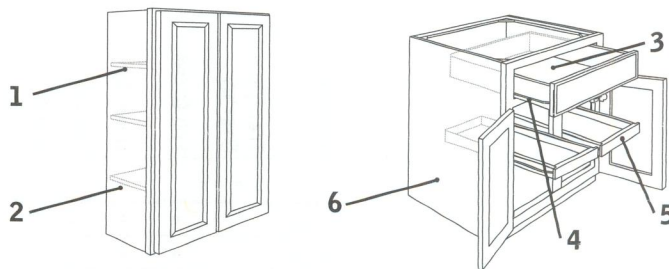

Installed options available in most Standard Merillat base cabinets

- *3/4" thick **Half-Depth adjustable Shelf (HDS)**
- *3/4" thick **Full-Depth adjustable Shelf (FDS)**.
  Note: FDS Included with cabinet but not installed.
- **Double (2 behind each door) roll-out Trays (DT)**
- **Double (2 behind each door) Deep full-depth 1/2" thick hardwood dovetail roll-out Trays (DDT)** with 3/4 extension side-mount dual-captive roller drawer guide system

Installed options available in most Merillat Deluxe and Merillat Deluxe Optional Plywood End Panel base cabinets

- 3/4" thick **Half-Depth adjustable Shelf (HDS)**
- 3/4" thick **Full-Depth adjustable Shelf (FDS)**.
  Note: FDS Included with cabinet but not installed.
- **Double (2 behind each door) roll-out Trays (DT)**
- **Double (2 behind each door) Deep full-depth 1/2" thick hardwood dovetail roll-out Trays (DDT)** with side-mount dual-captive roller drawer guide system

Wall Cabinets (42" high shown) & Base Cabinets (B 36 ST shown)