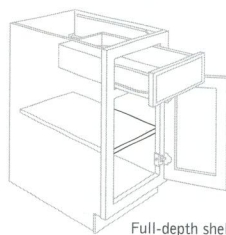

Installed options available in most Standard Merillat base cabinets

- *3/4" thick **Half-Depth adjustable Shelf (HDS)**
- *3/4" thick **Full-Depth adjustable Shelf (FDS)**.
Note: FDS Included with cabinet but not installed.
- **Double (2 behind each door) roll-out Trays (DT)**
- **Double (2 behind each door) Deep full-depth 1/2" thick hardwood dovetail roll-out Trays (DDT)** with 3/4 extension side-mount dual-captive roller drawer guide system

Installed options available in most Merillat Deluxe and Merillat Deluxe Optional Plywood End Panel base cabinets

- 3/4" thick **Half-Depth adjustable Shelf (HDS)**
- 3/4" thick **Full-Depth adjustable Shelf (FDS)**.
Note: FDS Included with cabinet but not installed.
- **Double (2 behind each door) roll-out Trays (DT)**
- **Double (2 behind each door) Deep full-depth 1/2" thick hardwood dovetail roll-out Trays (DDT)** with side-mount dual-captive roller drawer guide system

Wall Cabinets (42" high shown) & Base Cabinets (B 36 ST shown)

Half-depth shelf

Half-depth Shelf

Base Cabinets with Half Depth Shelf option — HDS

Full-depth shelf

Full-depth Shelf

Base Cabinets with Full Depth Shelf option — FDS

Two roll-out trays

Four roll-out trays

Base Cabinets with Double Trays option — DT

Two deep roll-out trays

Four deep roll-out trays

Base Cabinets with Double Deep Trays option — DDT

*Effective January 5, 2009 ** Effective April 7, 2009