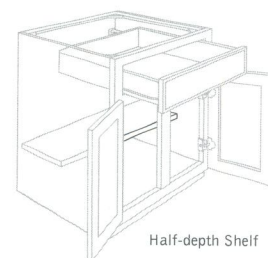

Installed options available in most Standard Merillat base cabinets

- *3/4" thick **Half-Depth adjustable Shelf (HDS)**
- *3/4" thick **Full-Depth adjustable Shelf (FDS)**.
Note: FDS Included with cabinet but not installed.
- **Double (2 behind each door) roll-out Trays (DT)**
- **Double (2 behind each door) Deep full-depth 1/2" thick hardwood dovetail roll-out Trays (DDT)** with 3/4 extension side-mount dual-captive roller drawer guide system

Installed options available in most Merillat Deluxe and Merillat Deluxe Optional Plywood End Panel base cabinets

- 3/4" thick **Half-Depth adjustable Shelf (HDS)**
- 3/4" thick **Full-Depth adjustable Shelf (FDS)**.
Note: FDS Included with cabinet but not installed.
- **Double (2 behind each door) roll-out Trays (DT)**
- **Double (2 behind each door) Deep full-depth 1/2" thick hardwood dovetail roll-out Trays (DDT)** with side-mount dual-captive roller drawer guide system

Wall Cabinets (42" high shown) & Base Cabinets (B 36 ST shown)

Half-depth shelf

Half-depth Shelf

Base Cabinets with Half Depth Shelf option — HDS

Full-depth shelf

Full-depth Shelf

Base Cabinets with Full Depth Shelf option — FDS

Two roll-out trays

Four roll-out trays

Base Cabinets with Double Trays option — DT

Two deep roll-out trays

Four deep roll-out trays

Base Cabinets with Double Deep Trays option — DDT

*Effective January 5, 2009 ** Effective April 7, 2009