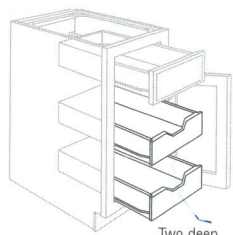

Installed options available in most Standard Merillat base cabinets

- *3/4" thick **Half-Depth adjustable Shelf (HDS)**
- *3/4" thick **Full-Depth adjustable Shelf (FDS)**.
Note: FDS Included with cabinet but not installed.
- **Double (2 behind each door) roll-out Trays (DT)**
- **Double (2 behind each door) Deep full-depth 1/2" thick hardwood dovetail roll-out Trays (DDT)** with 3/4 extension side-mount dual-captive roller drawer guide system

Installed options available in most Merillat Deluxe and Merillat Deluxe Optional Plywood End Panel base cabinets

- 3/4" thick **Half-Depth adjustable Shelf (HDS)**
- 3/4" thick **Full-Depth adjustable Shelf (FDS)**.
Note: FDS Included with cabinet but not installed.
- **Double (2 behind each door) roll-out Trays (DT)**
- **Double (2 behind each door) Deep full-depth 1/2" thick hardwood dovetail roll-out Trays (DDT)** with side-mount dual-captive roller drawer guide system

Wall Cabinets (42" high shown) & Base Cabinets (B 36 ST shown)

Half-depth shelf

Half-depth Shelf

Base Cabinets with Half Depth Shelf option — HDS

Full-depth shelf

Full-depth Shelf

Base Cabinets with Full Depth Shelf option — FDS

Two roll-out trays

Four roll-out trays

Base Cabinets with Double Trays option — DT

Two deep roll-out trays

Four deep roll-out trays

Base Cabinets with Double Deep Trays option — DDT

*Effective January 5, 2009 ** Effective April 7, 2009