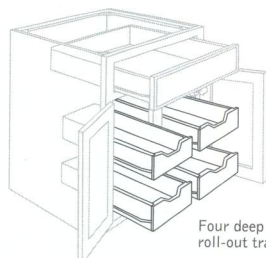

Installed options available in most Standard Merillat base cabinets

- *3/4" thick **Half-Depth adjustable Shelf (HDS)**
- *3/4" thick **Full-Depth adjustable Shelf (FDS)**.
Note: FDS Included with cabinet but not installed.
- **Double (2 behind each door) roll-out Trays (DT)**
- **Double (2 behind each door) Deep full-depth 1/2" thick hardwood dovetail roll-out Trays (DDT)** with 3/4 extension side-mount dual-captive roller drawer guide system

Installed options available in most Merillat Deluxe and Merillat Deluxe Optional Plywood End Panel base cabinets

- 3/4" thick **Half-Depth adjustable Shelf (HDS)**
- 3/4" thick **Full-Depth adjustable Shelf (FDS)**.
Note: FDS Included with cabinet but not installed.
- **Double (2 behind each door) roll-out Trays (DT)**
- **Double (2 behind each door) Deep full-depth 1/2" thick hardwood dovetail roll-out Trays (DDT)** with side-mount dual-captive roller drawer guide system

Wall Cabinets (42" high shown) & Base Cabinets (B 36 ST shown)

Half-depth shelf

Half-depth Shelf

Base Cabinets with Half Depth Shelf option — HDS

Full-depth shelf

Full-depth Shelf

Base Cabinets with Full Depth Shelf option — FDS

Two roll-out trays

Four roll-out trays

Base Cabinets with Double Trays option — DT

Two deep roll-out trays

Four deep roll-out trays

Base Cabinets with Double Deep Trays option — DDT

*Effective January 5, 2009 ** Effective April 7, 2009