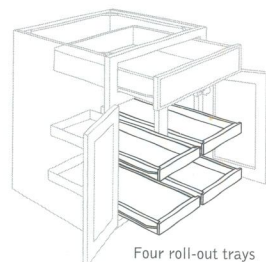

Installed options available in most Standard Merillat base cabinets

- *3/4" thick **Half-Depth adjustable Shelf (HDS)**
- *3/4" thick **Full-Depth adjustable Shelf (FDS)**.
Note: FDS Included with cabinet but not installed.
- **Double (2 behind each door) roll-out Trays (DT)**
- **Double (2 behind each door) Deep full-depth 1/2" thick hardwood dovetail roll-out Trays (DDT)** with 3/4 extension side-mount dual-captive roller drawer guide system

Installed options available in most Merillat Deluxe and Merillat Deluxe Optional Plywood End Panel base cabinets

- 3/4" thick **Half-Depth adjustable Shelf (HDS)**
- 3/4" thick **Full-Depth adjustable Shelf (FDS)**.
Note: FDS Included with cabinet but not installed.
- **Double (2 behind each door) roll-out Trays (DT)**
- **Double (2 behind each door) Deep full-depth 1/2" thick hardwood dovetail roll-out Trays (DDT)** with side-mount dual-captive roller drawer guide system

Wall Cabinets (42" high shown) & Base Cabinets (B 36 ST shown)

Half-depth shelf

Half-depth Shelf

Base Cabinets with Half Depth Shelf option — HDS

Full-depth shelf

Full-depth Shelf

Base Cabinets with Full Depth Shelf option — FDS

Two roll-out trays

Four roll-out trays

Base Cabinets with Double Trays option — DT

Two deep roll-out trays

Four deep roll-out trays

Base Cabinets with Double Deep Trays option — DDT

*Effective January 5, 2009 ** Effective April 7, 2009